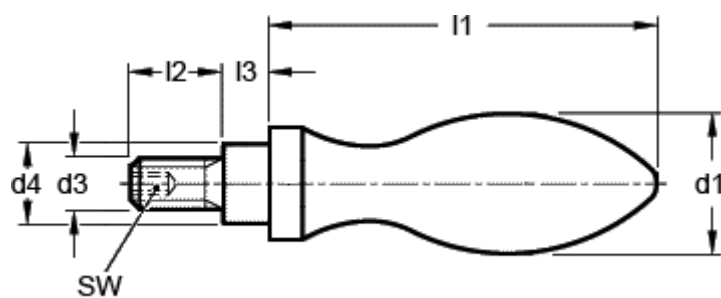

Data Sheet

Article number: 20104020

Description: E+G Fixed handle
DIN 39-ST-20-E

Measures

d1	= 20
d3	= M8
d4 h13	= 13
l1 approx.	= 64
l2	= 13
l3	= 8.0
SW	= 4